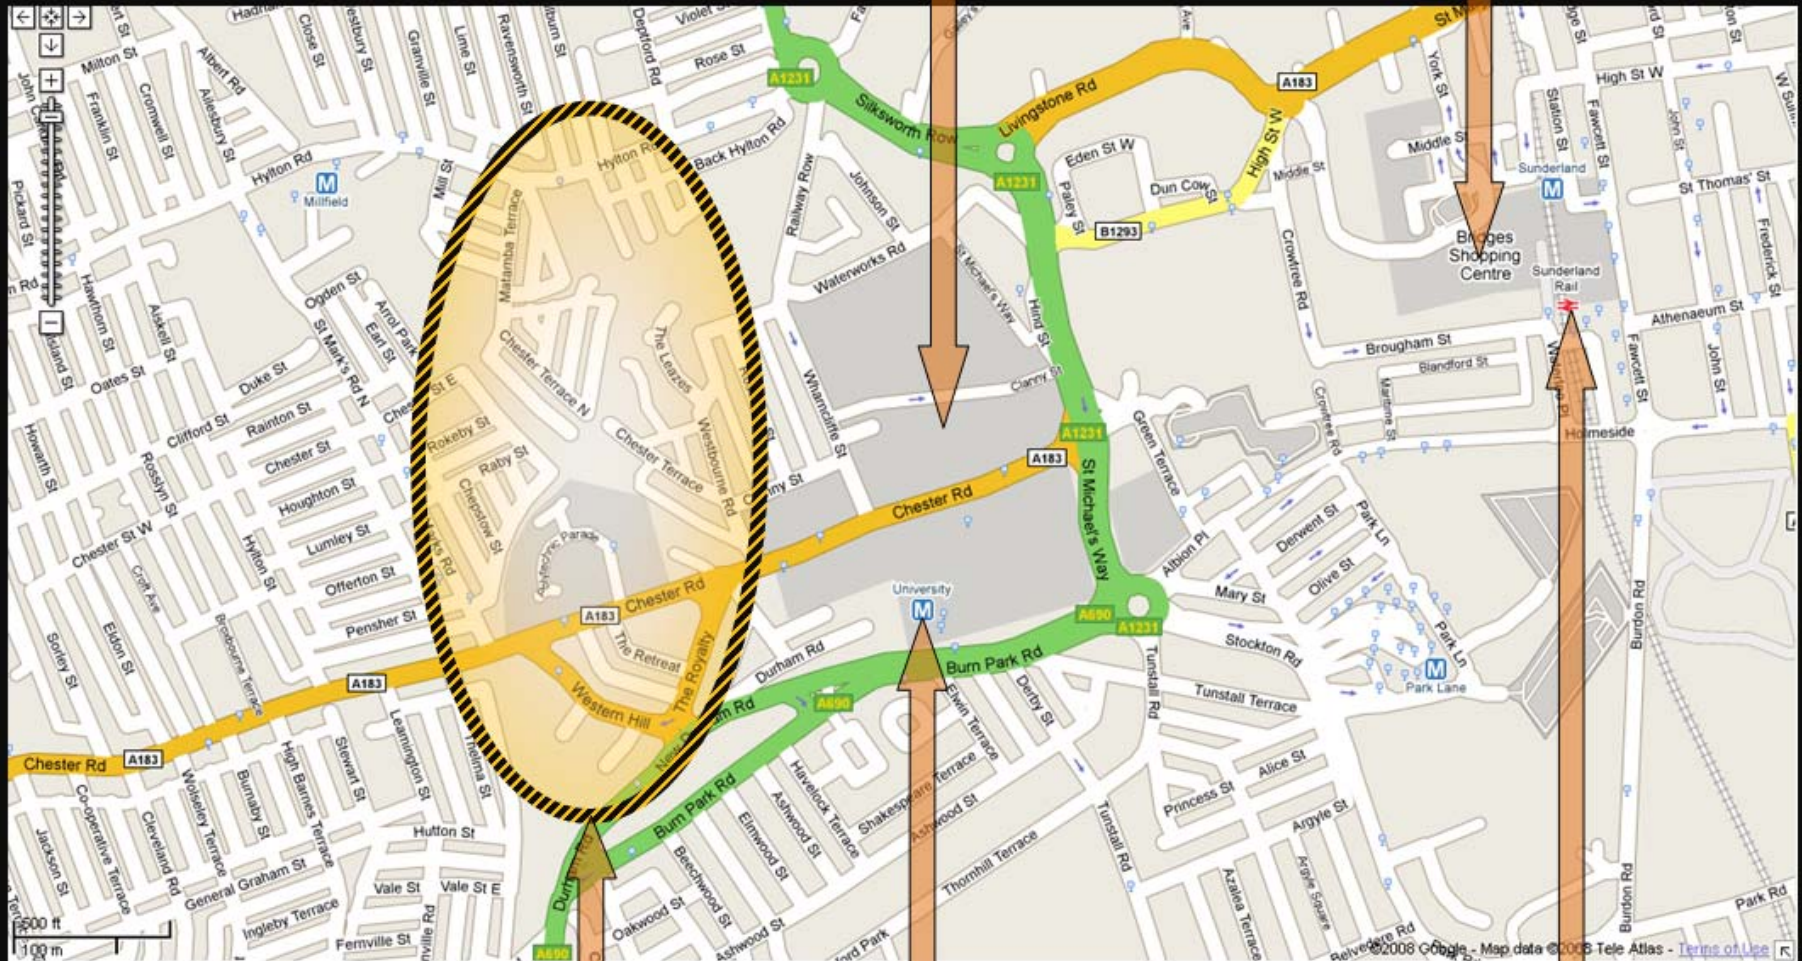

SIM – LETS: Reference Map

Main University
Campus

Bridges Shopping
Centre

All Sim – Lets properties
within this oval

University Metro
Station

Sunderland Main-Line
Rail Station